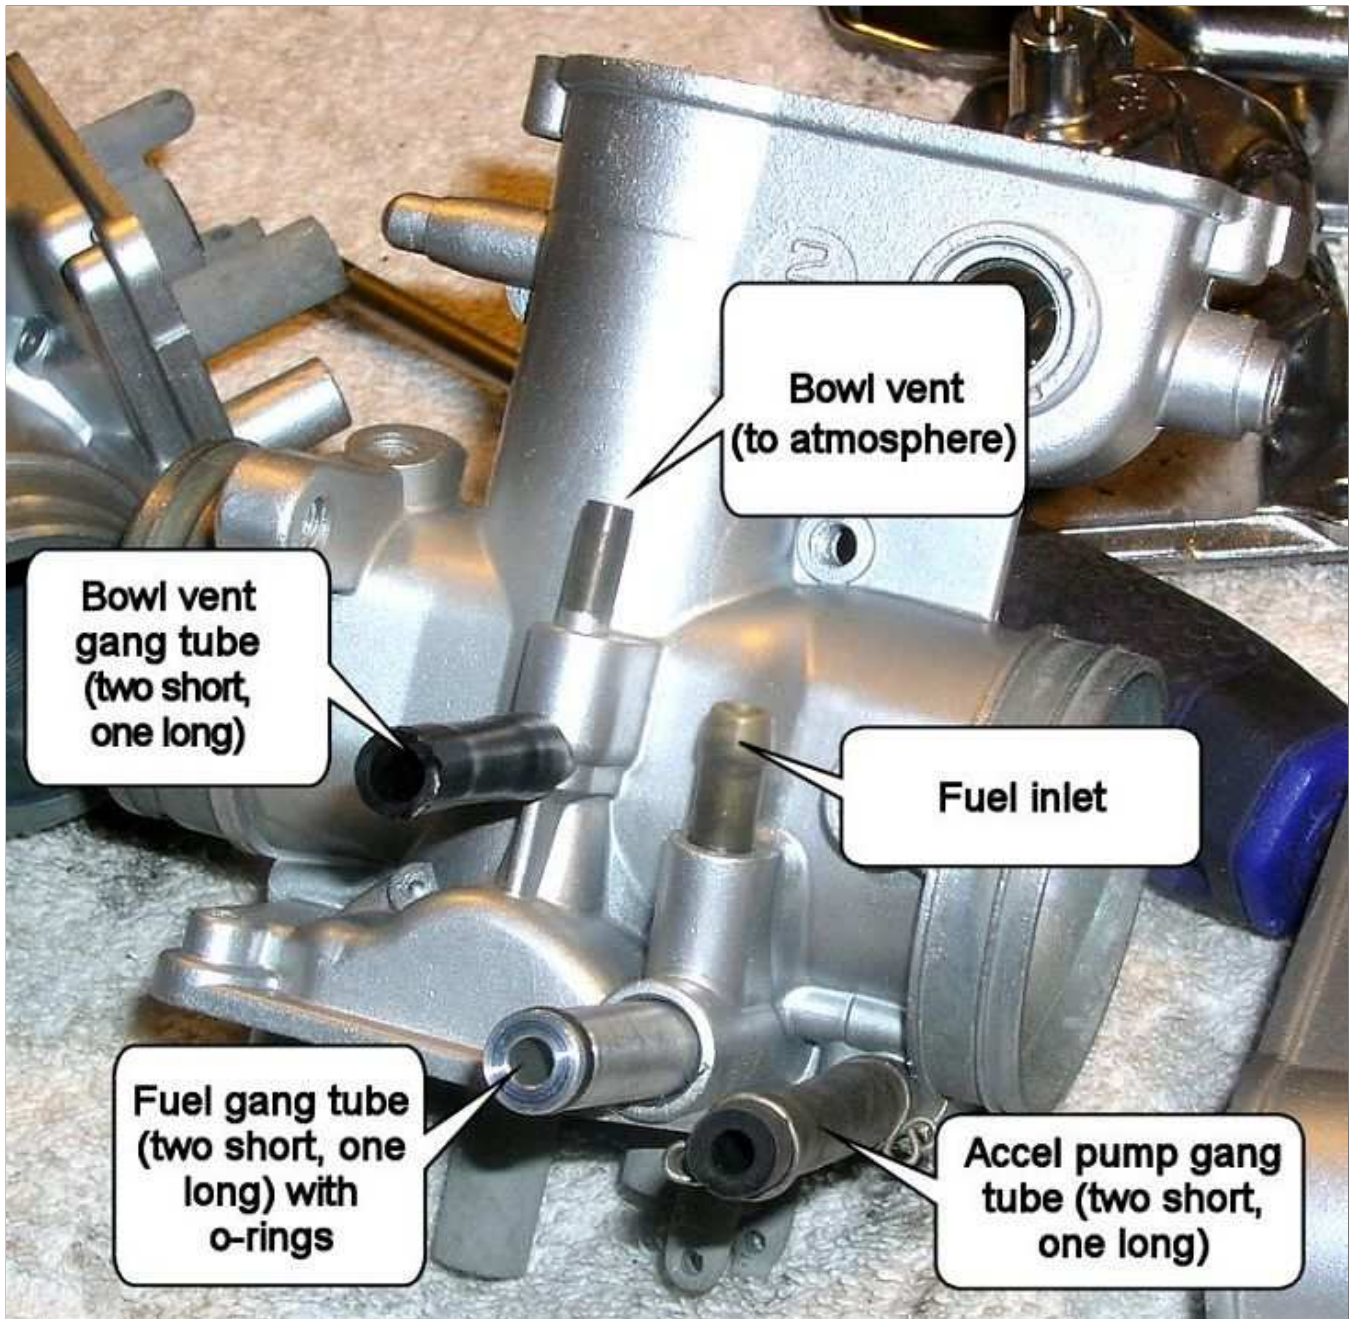

Carburetor Information

U.S. CB750 Models 1969-1978

...[Home](#)...[Garage](#)...[Carb Info Index](#)...

Bowl vents, gang tubes, and passage ID

Houndog750

*Original Content Copyright 2009, all rights reserved
Exclusive permissions granted solely to hondachopper.com*