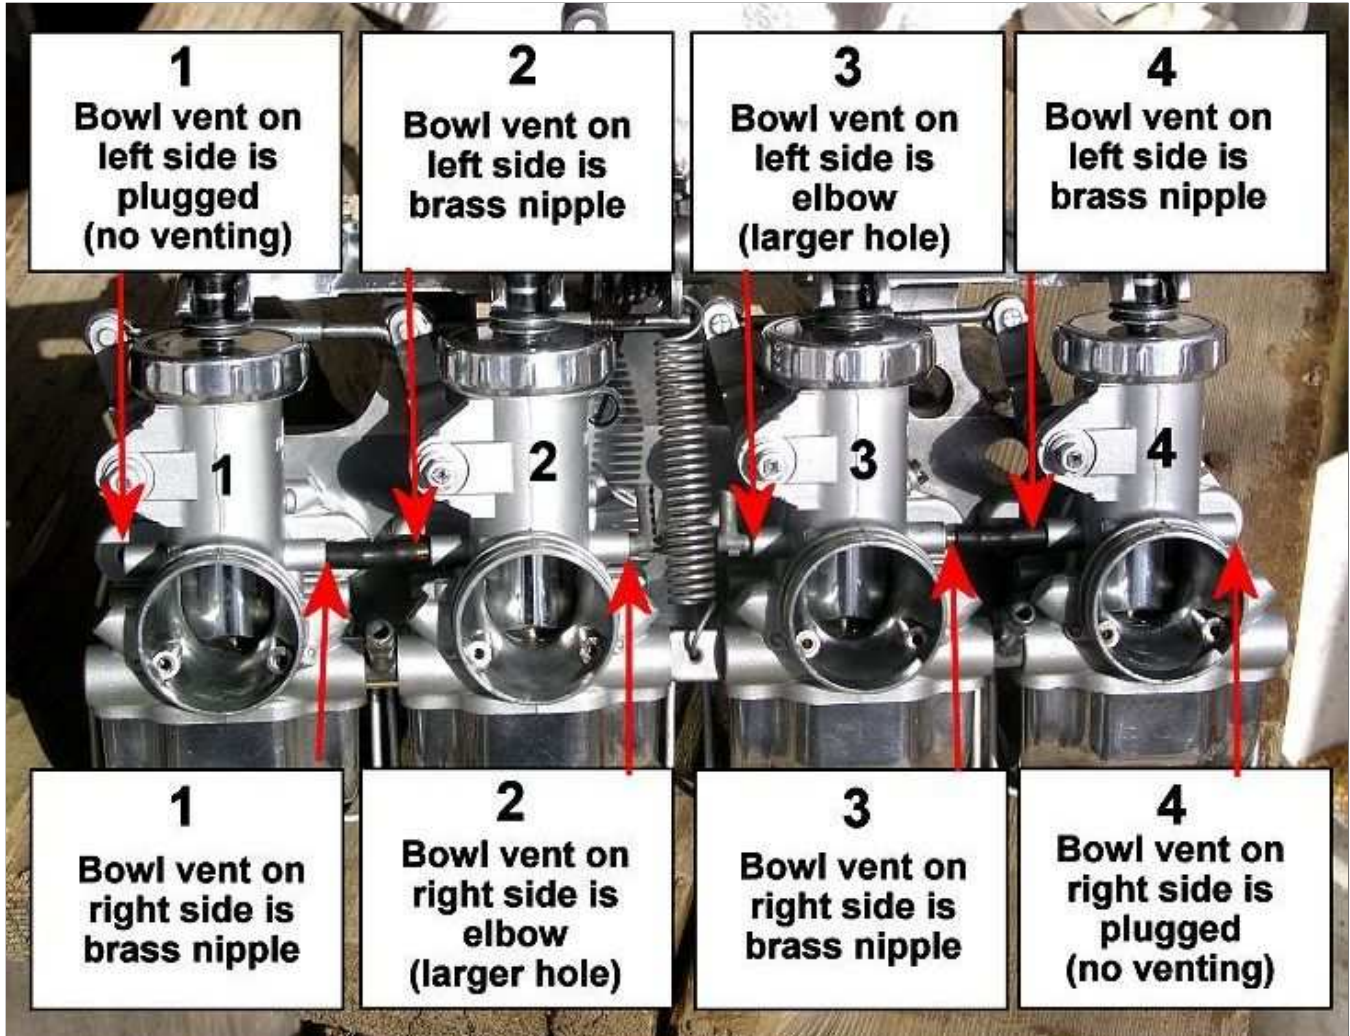

Carburetor Information

U.S. CB750 Models 1969-1978

...[Home](#)...[Garage](#)...[Carb Info Index](#)...

Bowl vents, gang tubes, and passage ID

Houndog750

*Original Content Copyright 2009, all rights reserved
Exclusive permissions granted solely to hondachopper.com*